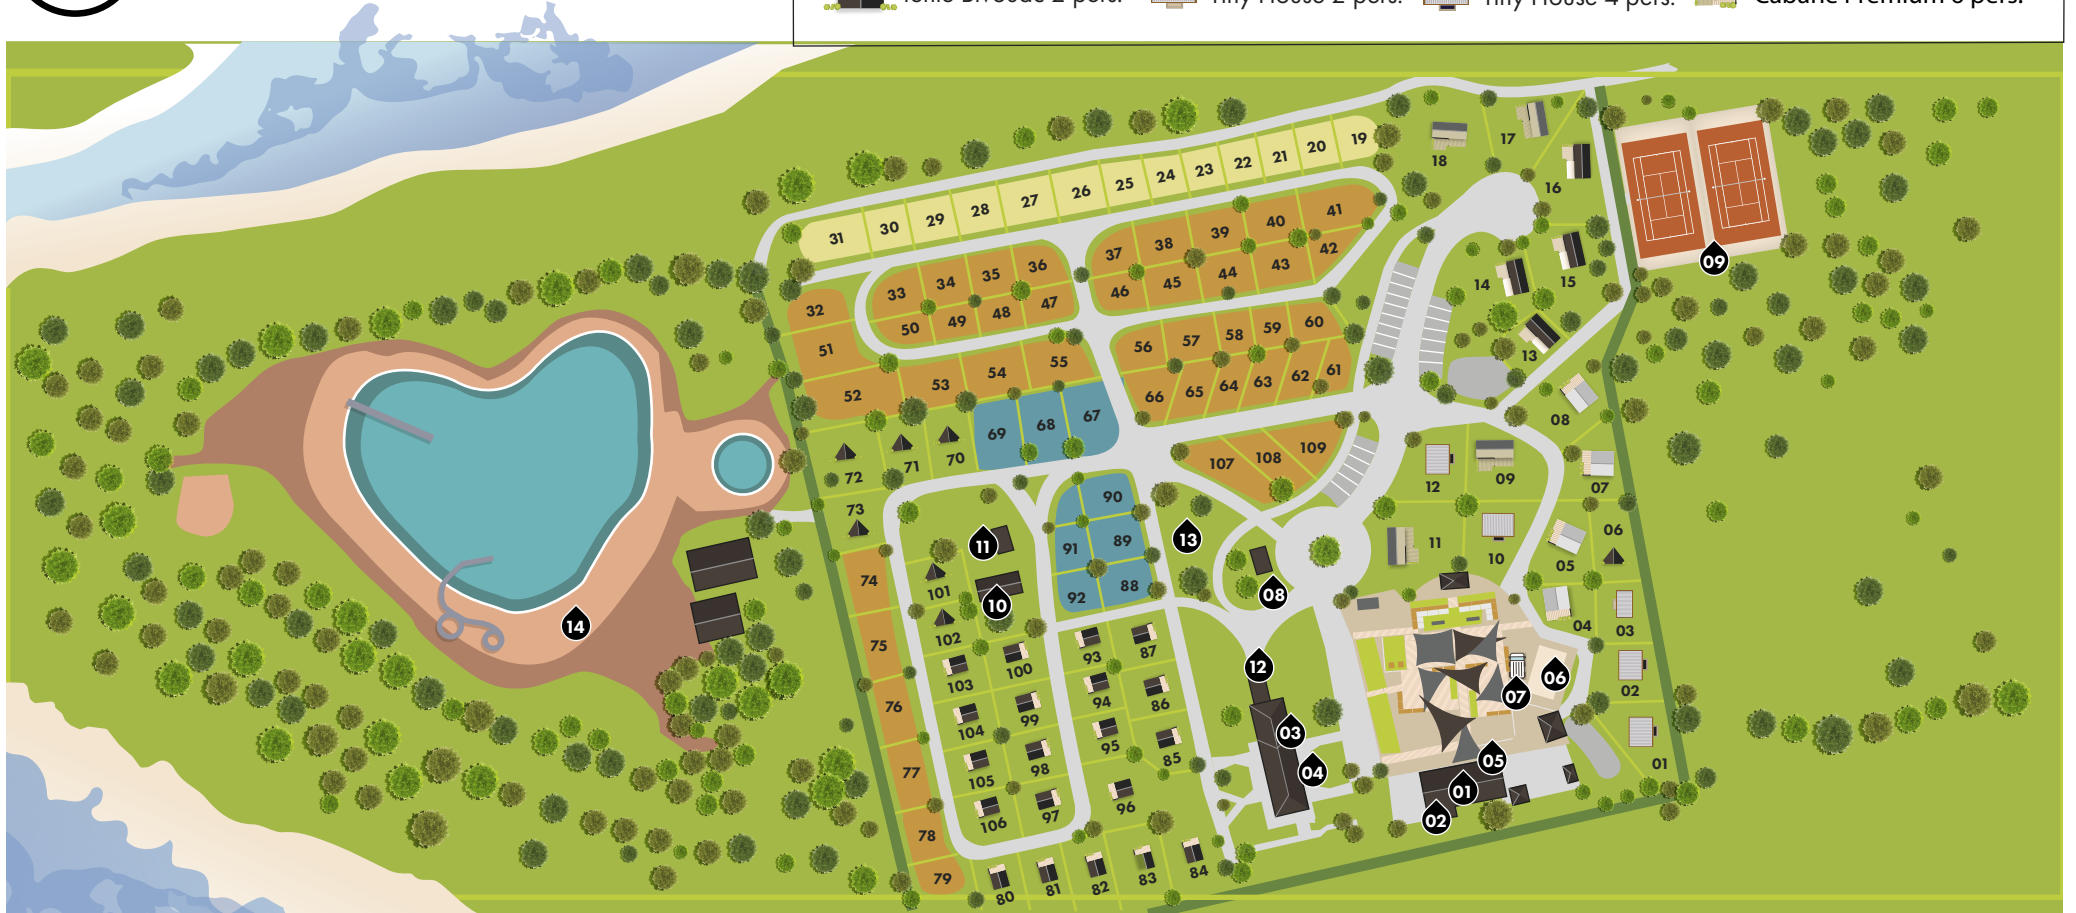

SLOW VILLAGE

Loire Vallée

- Emplacement Nature
- Emplacement Confort
- Emplacement Premium
- Lodge 4 pers.
- Cabane 4 pers.
- Cabane 6 pers.
- Cabane Premium 4 pers.
- Tente Bivouac 2 pers.
- Tiny House 2 pers.
- Tiny House 4 pers.
- Cabane Premium 6 pers.

- 01 Accueil
- 02 Epicerie
- 03 Sanitaire
- 04 Laverie
- 05 Vélo Club
- 06 Pétanque
- 07 Food truck
- 08 Kids Club
- 09 Terrains multisports
- 10 Slow Club
- 11 Mini Ferme
- 12 Tri Selectif
- 13 Jeux enfants
- 14 Baignade